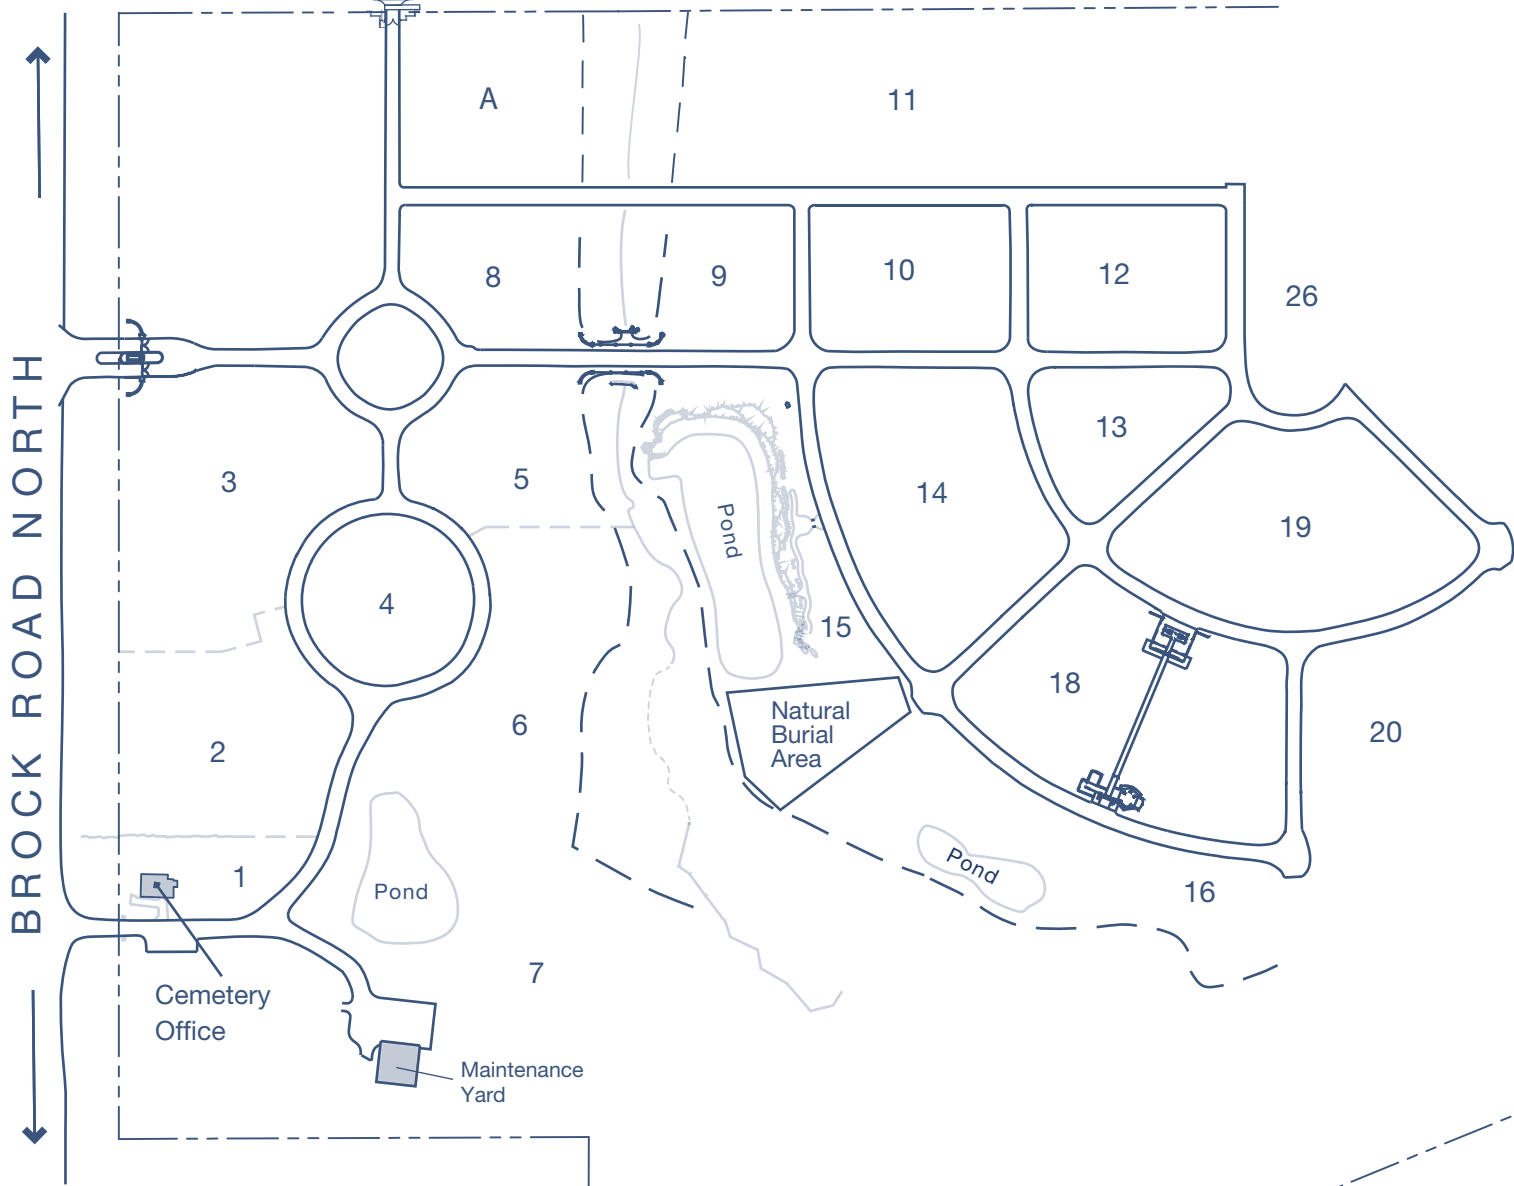

To Taunton Road
and Highway 407

BROCK ROAD NORTH

To Highway 401

Duffin Meadows Cemetery

2505 Brock Road North, Pickering ON L1X 0K3
Phone: 905-427-3385 | Fax: 905-427-3447

Office Hours:
Monday to Saturday 8:30 a.m. to 5:00 p.m.

Gate Closing Times:
April 1 to October 31 8:00 p.m.
November 1 to March 31 5:30 p.m.